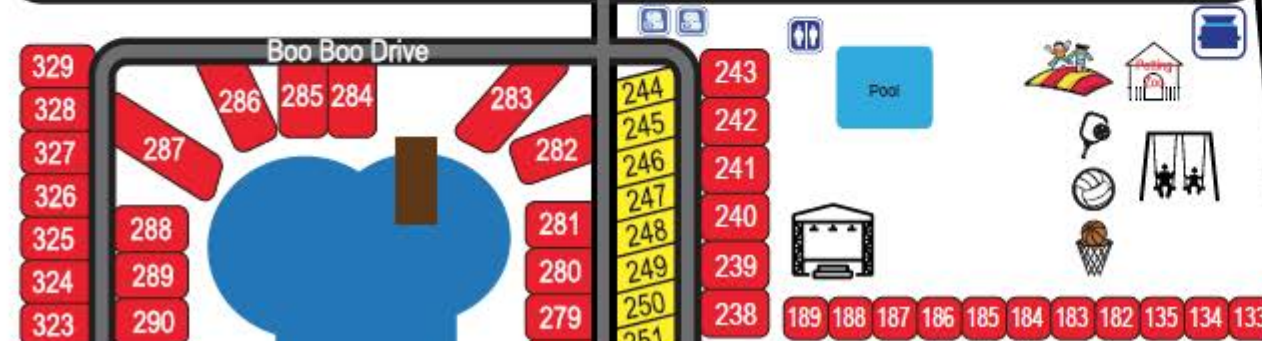

Where the FUN never ends!

Parking

Huggy Bear Campground Map

- Store/Office
- Restroom
- Shower
- Laundry
- Shelter House
- Permanent Spots
- Full Hookup
- Electric Only
- Water & Electric Only
- Playground Area
- Concert Stage
- Pools
- Basketball Court
- Volleyball Court
- Pickleball Court
- Jumpy Pillow
- Gaga Ball
- Mini Golf
- Splash Pad
- Petting Zoo
- Dump Station
- Public Dock
- Propane Fill
- Dumpster

~SPEED LIMIT 5mph
 ~Must be 16 to drive golf carts
 ~Swim bands must be worn in pool, splash pad, & pond