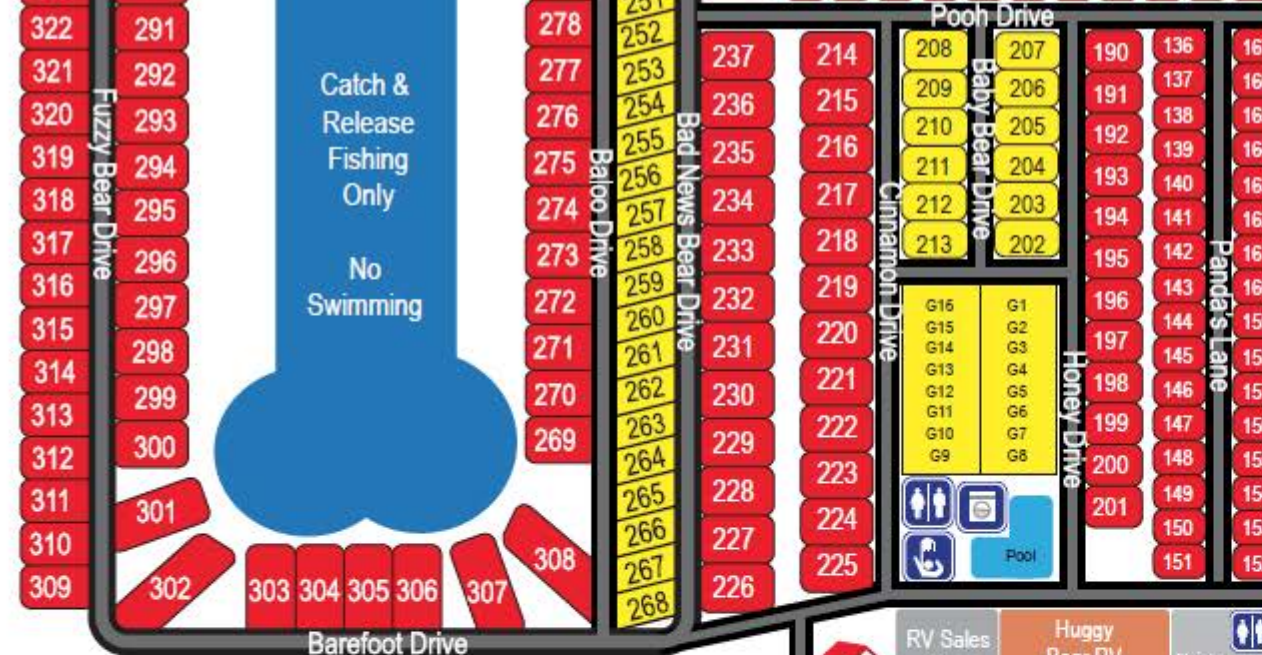

Where the FUN never ends!

Parking

Huggy Bear Campground Map

- Store/Office
- Restroom
- Shower
- Laundry
- Shelter House
- Permanent Spots
- Full Hookup
- Electric Only
- Water & Electric Only
- Playground Area
- Concert Stage
- Pools
- Basketball Court
- Volleyball Court
- Pickleball Court
- Jumpy Pillow
- Gaga Ball
- Mini Golf
- Splash Pad
- Petting Zoo
- Dump Station
- Public Dock
- Propane Fill
- Dumpster

~SPEED LIMIT 5mph
 ~Must be 16 to drive golf carts
 ~Swim bands must be worn in pool, splash pad, & pond