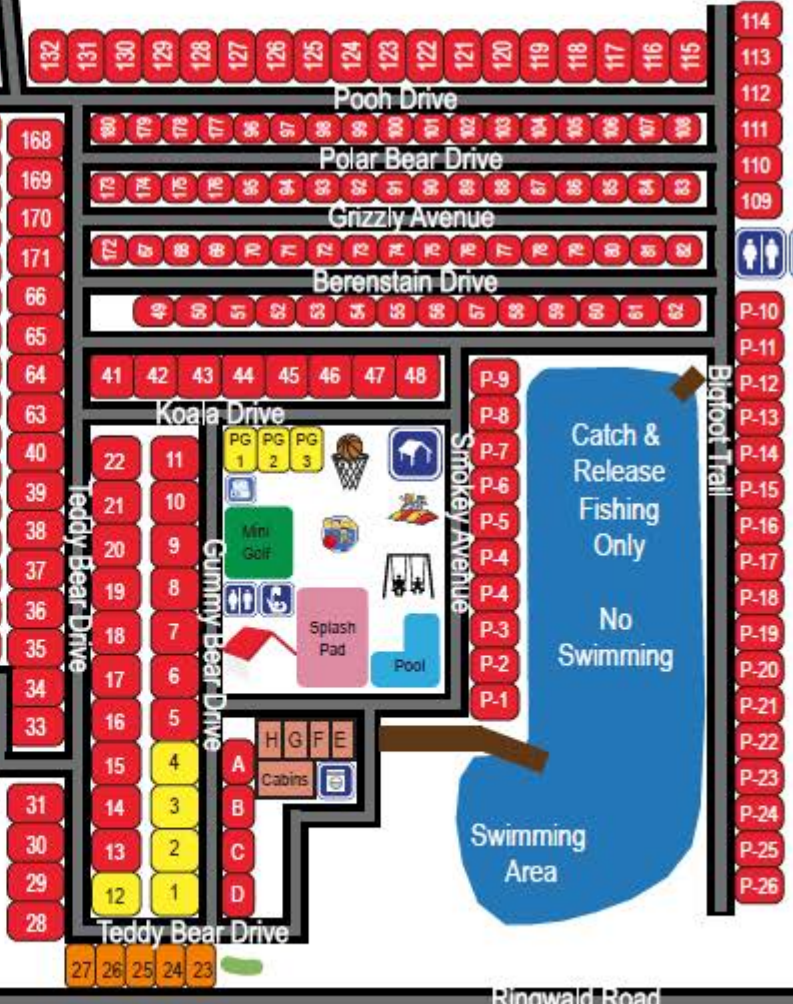

Where the FUN never ends!

Parking

Huggy Bear Campground Map

- Store/Office
- Restroom
- Shower
- Laundry
- Shelter House
- Permanent Spots
- Full Hookup
- Electric Only
- Water & Electric Only
- Playground Area
- Concert Stage
- Pools
- Basketball Court
- Volleyball Court
- Pickleball Court
- Jumpy Pillow
- Gaga Ball
- Mini Golf
- Splash Pad
- Petting Zoo
- Dump Station
- Public Dock
- Propane Fill
- Dumpster

~SPEED LIMIT 5mph
 ~Must be 16 to drive golf carts
 ~Swim bands must be worn in pool, splash pad, & pond