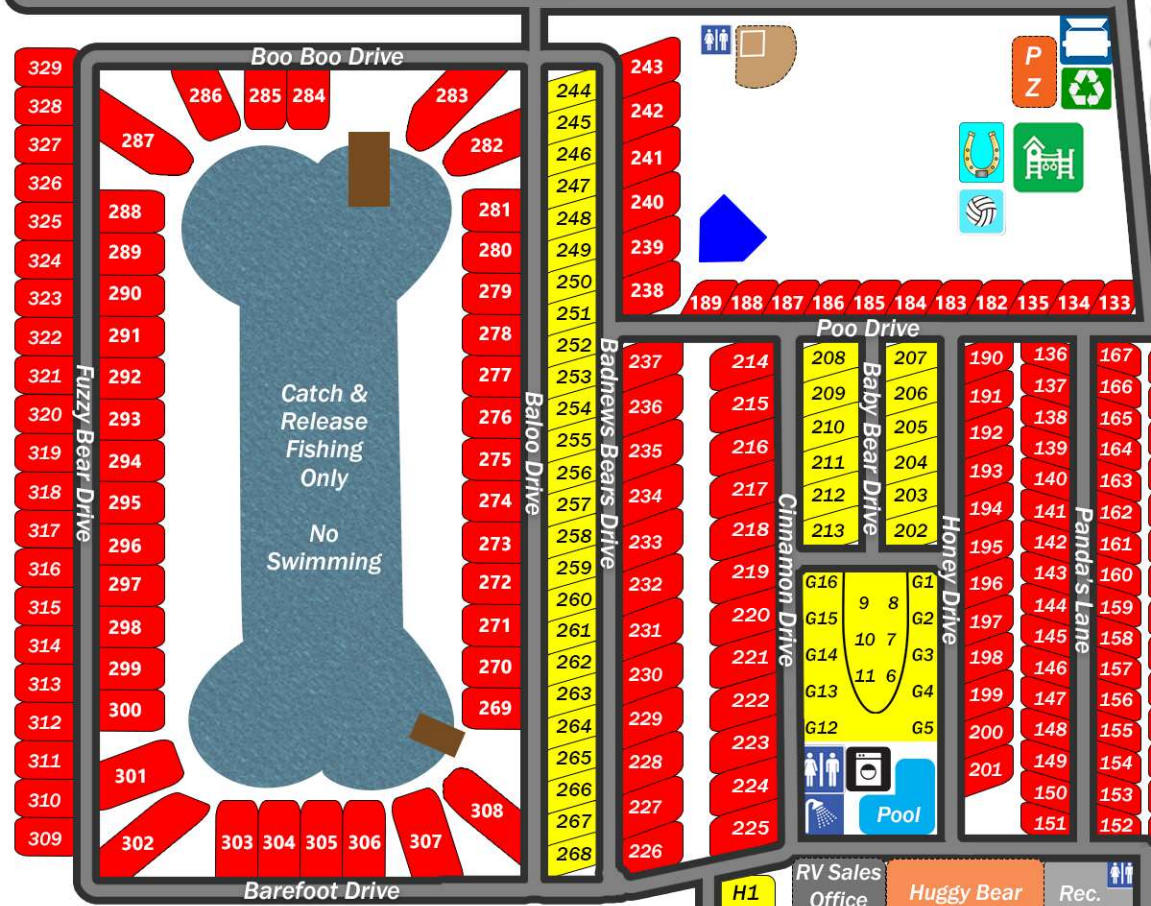

**-SPEED LIMIT 5mph**

**-Must be 16 to drive golf carts**

**-Swim bands must be worn in pool, splash pad, & pond**

*Where the FUN never ends!*

**Huggy Bear Campground Map**

- |  |                 |  |                  |  |                 |
|--|-----------------|--|------------------|--|-----------------|
|  | Store/Office    |  | Mini Golf        |  | Public Dock     |
|  | Restroom        |  | Splash Pad       |  | Propane Fill    |
|  | Shower          |  | Shelter House    |  | Petting Zoo     |
|  | Laundry         |  | Basketball Court |  | Recycling       |
|  | Playground Area |  | Volleyball Court |  | Dumpster        |
|  | Concert Stage   |  | Horseshoe Pits   |  | Permanent Spots |
|  | Pools           |  | Baseball Field   |  | Weekend Spots   |

Ringwald Road

Side Entrance

Main Entrance

Ringwald Road

\*Additional parking across the road